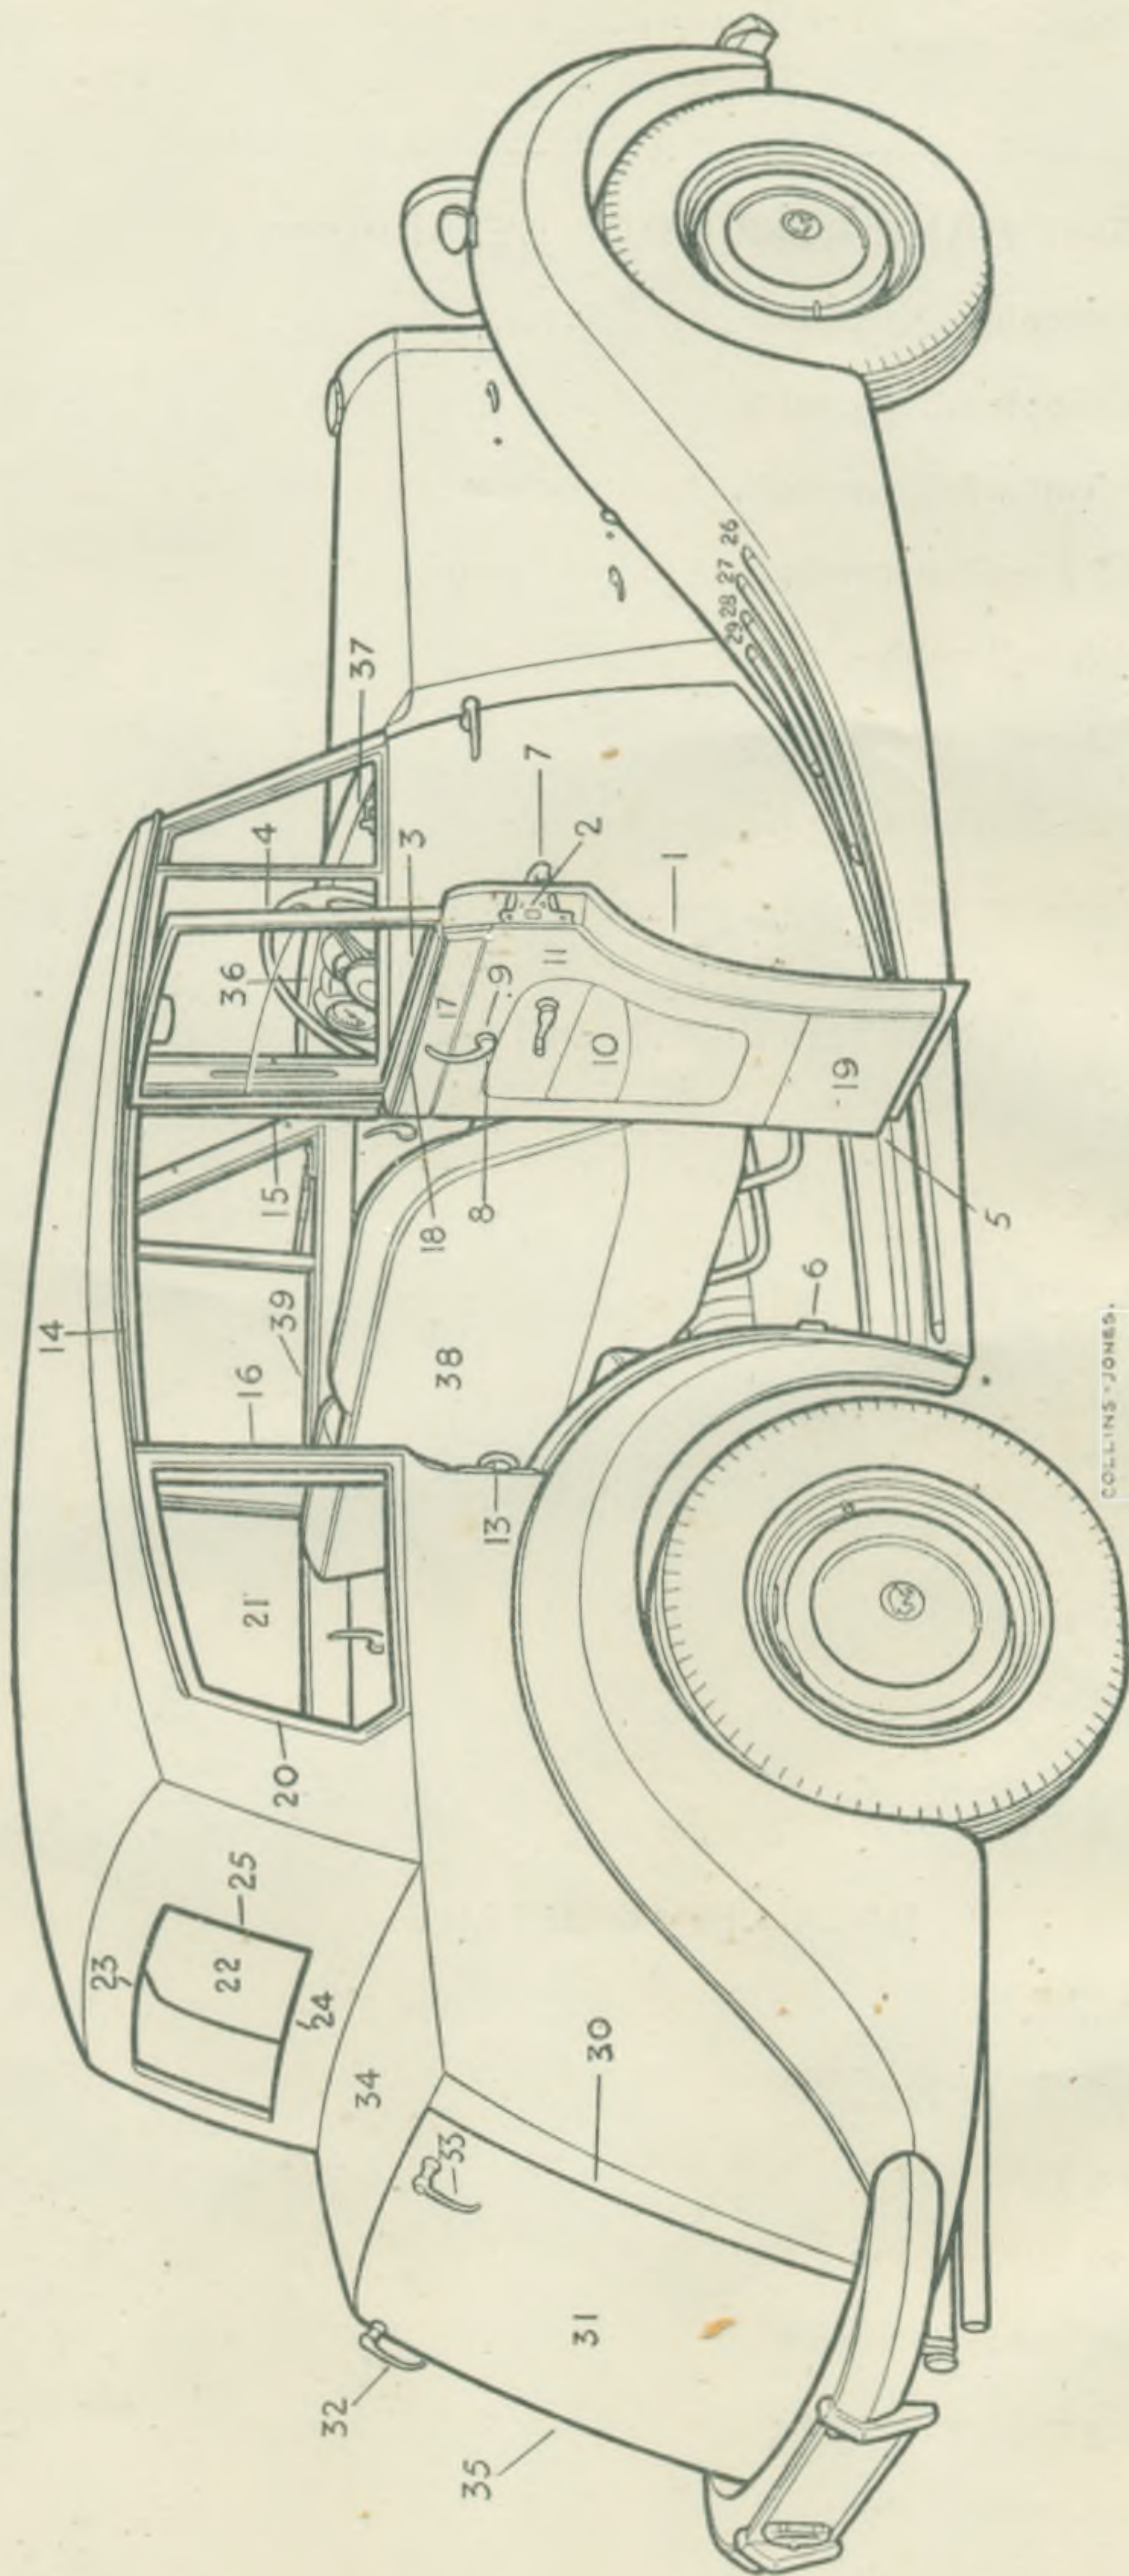

COLLINS-JONES.